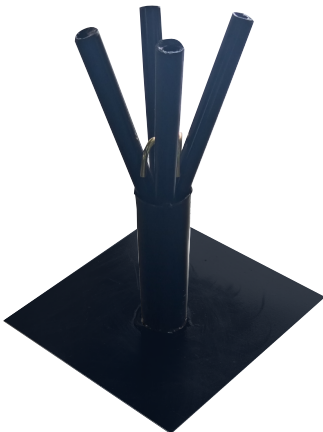

Cluster Flag Stand Spec Sheet

Indoor / Outdoor Product

PRINTAGON
Branding Solutions

Cluster Base

Sharkfin Banners

Cluster Base

Telescopic Banners

Cluster Base

Curved Banners

Product Details

Specifications

Flags Base	Steel
Flags	Choice of Sharkfin Telescopic Curved
Flags Size	2m 3m 4m
Colour	Full Colour Print
Branding	Single / Double Sided