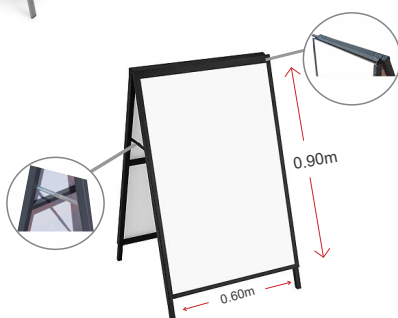

Product Details

Available Sizes / Options

Specifications

Aluminium Sandwich Board

Hardware	Aluminium Frame Plastic Sleeve Cover
Inserts	2x A1 Posters 594mm x 841mm
Size	1200mm x 680mm x 100mm
Colour	Full Colour Print

Steel Sandwich Board

Hardware	Steel Frame
Inserts	2x Correx Boards 600mm x 900mm
Size	1050mm x 630mm x 80mm
Colour	Full Colour Print