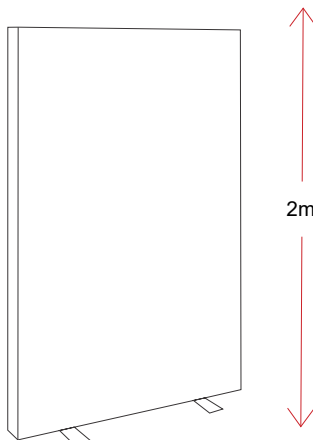

Light Box Fabric Frame Spec Sheet

Indoor Product

PRINTAGON
Branding Solutions

Product Details

Available Sizes / Options

Specifications

Hardware	Aluminium - Width 8cm
Fabric	230GSM 100% Polyester Backlit Fabric
Size	2m x 1m
Colour	Full Colour Print
Branding	Double Sided
Mounting	Base with 2 Feet
Include	System, Print, Carry Bag & Power Supply